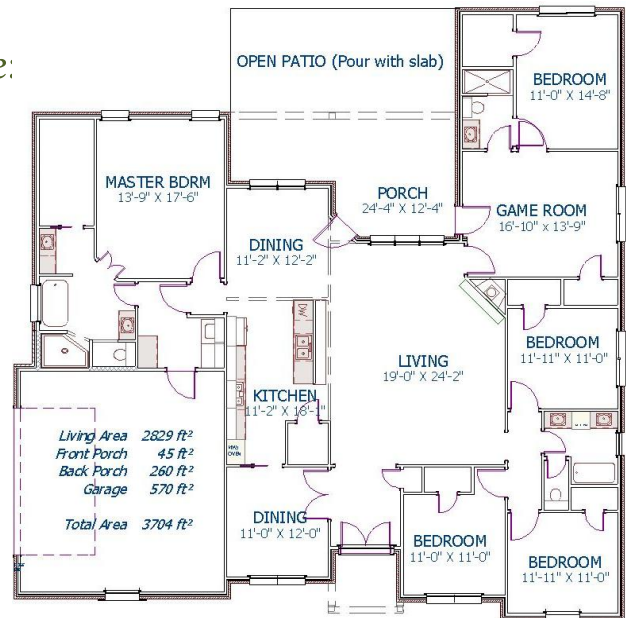

- ▽ 16 SEER Air-conditioning with humidity control
- ▽ Spray Foam Insulation on Exterior walls and roof
- ▽ Direct vent gas fireplace
- ▽ Tank-less water heater
- ▽ Timer controlled bath fans
- ▽ Z-wave Whole-House water valve
- ▽ Custom all wood cabinets with moldings
- ▽ Granite counter top through out
- ▽ Landscaped front yard
- ▽ Zoned sprinkler system with rain sensor
- ▽ Ceiling fans in all bedrooms and living room
- ▽ Iron Front Door
- ▽ Apron Sink
- ▽ Stainless steel Whirlpool appliances
- ▽ A/C Thermostat Hub for home automation
- ▽ Fenced Backyard
- ▽ Skylights in all bathrooms
- ▽ Open floor layout
- ▽ Pyramid ceiling in Living area and Double box ceiling in Master bedroom