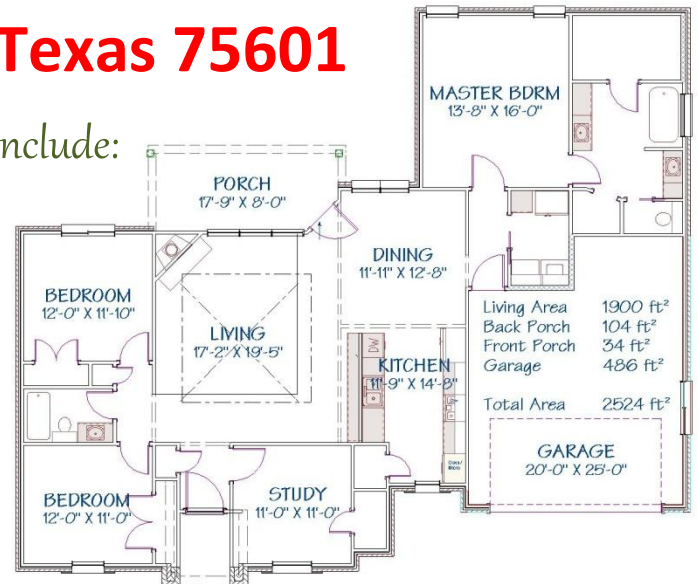

- ▽ 16 SEER Air-conditioning with humidity control
- ▽ Spray Foam Insulation on Exterior walls and roof
- ▽ Direct vent gas fireplace
- ▽ Tank-less water heater
- ▽ Timer controlled bath fans
- ▽ Z-wave Whole-House water valve
- ▽ Custom all wood cabinets with moldings
- ▽ Granite counter top through out
- ▽ Landscaped front yard
- ▽ Zoned sprinkler system with rain sensor
- ▽ Ceiling fans in all bedrooms and living room
- ▽ Iron Front Door
- ▽ Apron Sink
- ▽ Stainless steel Whirlpool appliances
- ▽ A/C Thermostat Hub for home automation
- ▽ Fenced Backyard
- ▽ Skylights in all bathrooms
- ▽ Open floor layout
- ▽ Pyramid ceiling in Living area and Double box ceiling in Master bedroom